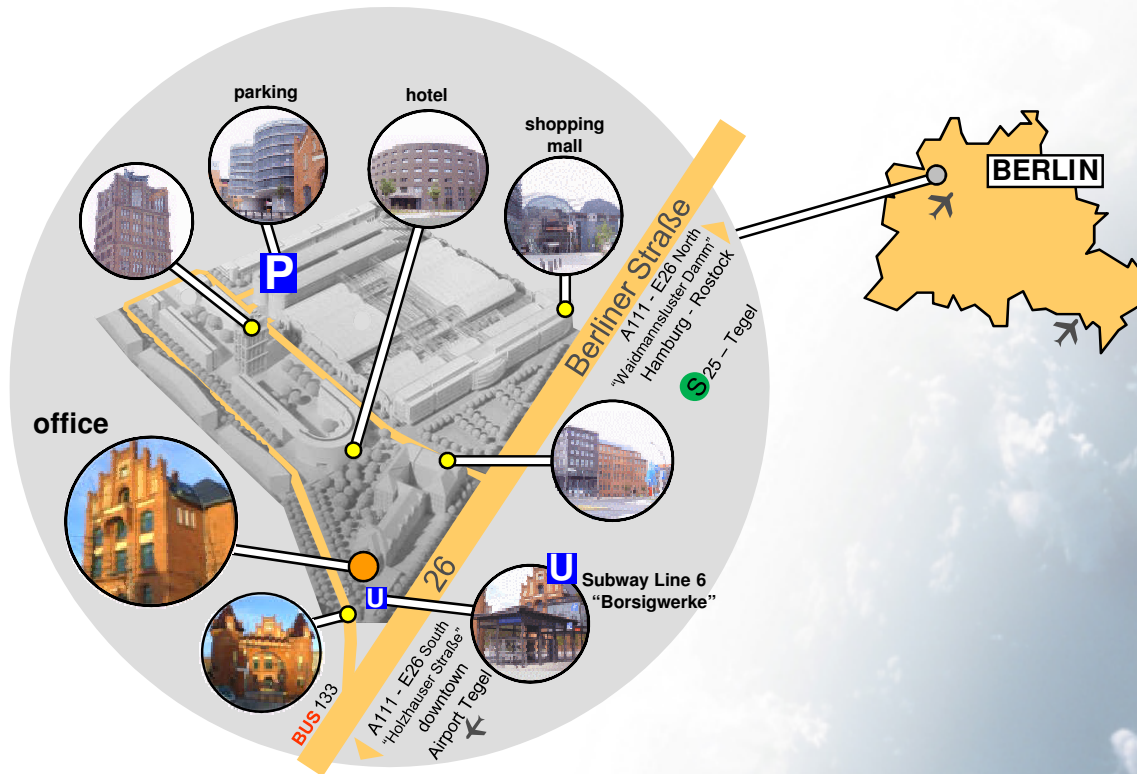

Contact

Our office is located in the northern city center of Berlin (city district: Reinickendorf-Tegel) directly in the premises of the industry park and shopping mall:

“Hallen am Borsigturm”.

Airport Berlin-Tegel It takes you 10 min by taxi to our office (approx. EUR 12,00).

Local Train Subway “U-Bahn” Line 6. The station „Borsigwerke“ is in front of the building.

City Train “S-Bahn” line 25, station „Tegel“, 10 min. walking distance (go in direction Berliner Strasse, then left/south).

Bus Bus Line 133 - stops in front of the building.

Car Berlin City Highway A111 - E26 Exit “Holzhauser Straße” (distance 1 km).

Continue in direction “Berliner Straße” (west) and turn right into “Berliner Straße” direction Tegel (north).

You will find a parking garage directly on the premises “Hallen am Borsigturm”.

Hotel Our suggestion: Hotel “Am Borsigturm” directly beside our office building:

Hotel Tel: +49.30.43036000
Hotel Fax: +49.30.43036001
Address: Am Borsigturm 1, D-13507 Berlin
Web: www.hotel-am-borsigturm.de

Numbers and Addresses

Tel: +49.30.43095-540

Fax: +49.30.43095-579

Address: Newtec Communications GmbH
(formerly Tellitec Engineering GmbH)
Berliner Straße 26
D-13507 Berlin
Germany

E-mail: tellitec@tellitec.eu

Web: www.tellitec.eu

Maker of the
-tellitec- software

Contact